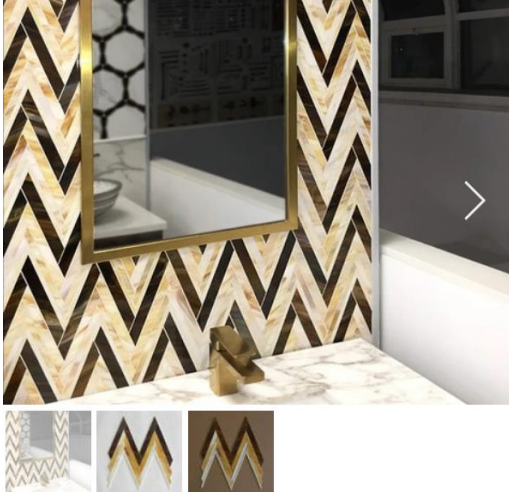

Product Specification Sheet