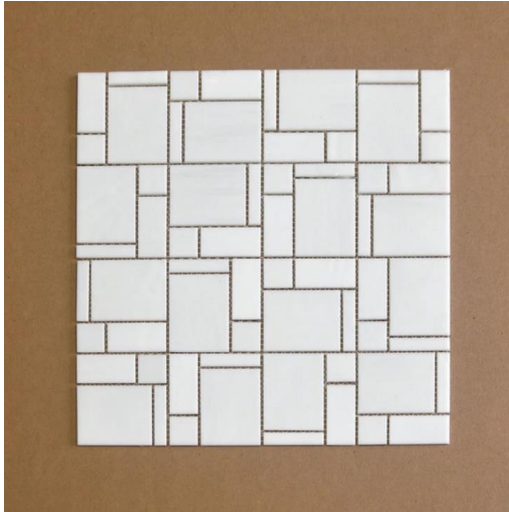

Allison Eden Studios, LLC.

Ph: (212) 643-2426 Email: allison@allisoneden.com
164 Cook St, Brooklyn NY 11206
Visit us at: www.allisoneden.com

Scan To
Visit Us

Product Specification Sheet

STORE COPY – DO NOT SHARE

Glass Mosaic Collection

B-Square

SKU #: -

Suggested Retail Price: **$54**

Dealer Price Per Sq/Ft: $27

Last Updated:

May 12, 2024 at 2:25:03 PM

Category: Stock Glass Mosaic

Tags:

B-Square, White, Glass Mosaic Tile, Stock, Immediate Shipping, Modern Design, Brooklyn, New York, Sleek, Versatile, High-Quality, Easy to Install, Crisp White, Sophisticated, Minimalist, Bathroom, Kitchen, Feature Wall, Backsplash,

Product Info:

Size: 11 3/4" X 11 3/4" X 1/8"

Weight: 1.5 lb/sf

Materials: Stock Glass Mosaics

ABOUT ALLISON EDEN

Welcome to Allison Eden Studios, where artistry meets tile craftsmanship in the heart of Brooklyn!

At the forefront of our studio is Allison Eden, a visionary glass mosaic artist whose creativity knows no bounds. Since 1993, Allison has been transforming spaces with her stunning mosaic artwork, utilizing glass as her primary medium. What sets Allison Eden products apart from other tile brands is the fact that each design is born from Allison's original artwork, infused with her unique artistic vision and passion for creativity.

With a keen eye for color, texture, and pattern, Allison's designs captivate the senses and breathe life into any space they adorn. While our product offerings have expanded to include stone and other mediums over the years, they remain rooted in Allison's iconic glass mosaic art designs and patterns.