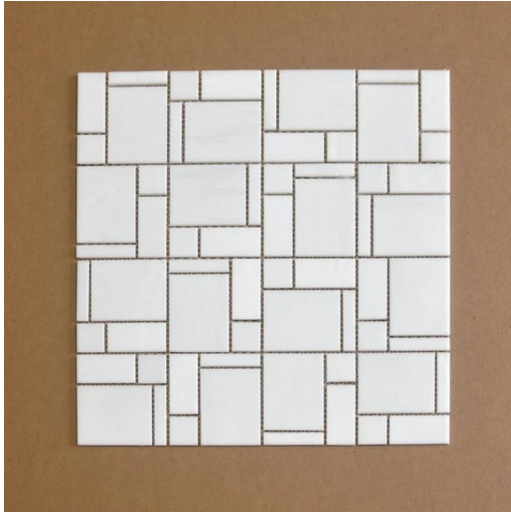

Allison Eden Studios, LLC.

Ph: (212) 643-2426 Email: allison@allisoneden.com
164 Cook St, Brooklyn NY 11206
Visit us at: www.allisoneden.com

Scan To
Visit Us

Product Specification Sheet

CUSTOMER COPY

Glass Mosaic Collection

B-Square

SKU #: -

Category: Stock Glass Mosaic

Tags:

B-Square, White, Glass Mosaic Tile, Stock, Immediate Shipping, Modern Design, Brooklyn, New York, Sleek, Versatile, High-Quality, Easy to Install, Crisp White, Sophisticated, Minimalist, Bathroom, Kitchen, Feature Wall, Backsplash,

Product Info:

Size: 11 3/4" X 11 3/4" X 1/8"

Weight: 1.5 lb/sf

Materials: Stock Glass Mosaics

ABOUT ALLISON EDEN

Welcome to Allison Eden Studios, where artistry meets tile craftsmanship in the heart of Brooklyn!

At the forefront of our studio is Allison Eden, a visionary glass mosaic artist whose creativity knows no bounds. Since 1993, Allison has been transforming spaces with her stunning mosaic artwork, utilizing glass as her primary medium. What sets Allison Eden products apart from other tile brands is the fact that each design is born from Allison's original artwork, infused with her unique artistic vision and passion for creativity.

With a keen eye for color, texture, and pattern, Allison's designs captivate the senses and breathe life into any space they adorn. While our product offerings have expanded to include stone and other mediums over the years, they remain rooted in Allison's iconic glass mosaic art designs and patterns.

At Allison Eden Studios, we offer a diverse range of custom and ready-to-ship products and artwork, catering to residential, commercial, and hospitality projects alike. Whether you're seeking a bespoke mosaic masterpiece or ready-made tile designs to elevate your space, we have you covered.